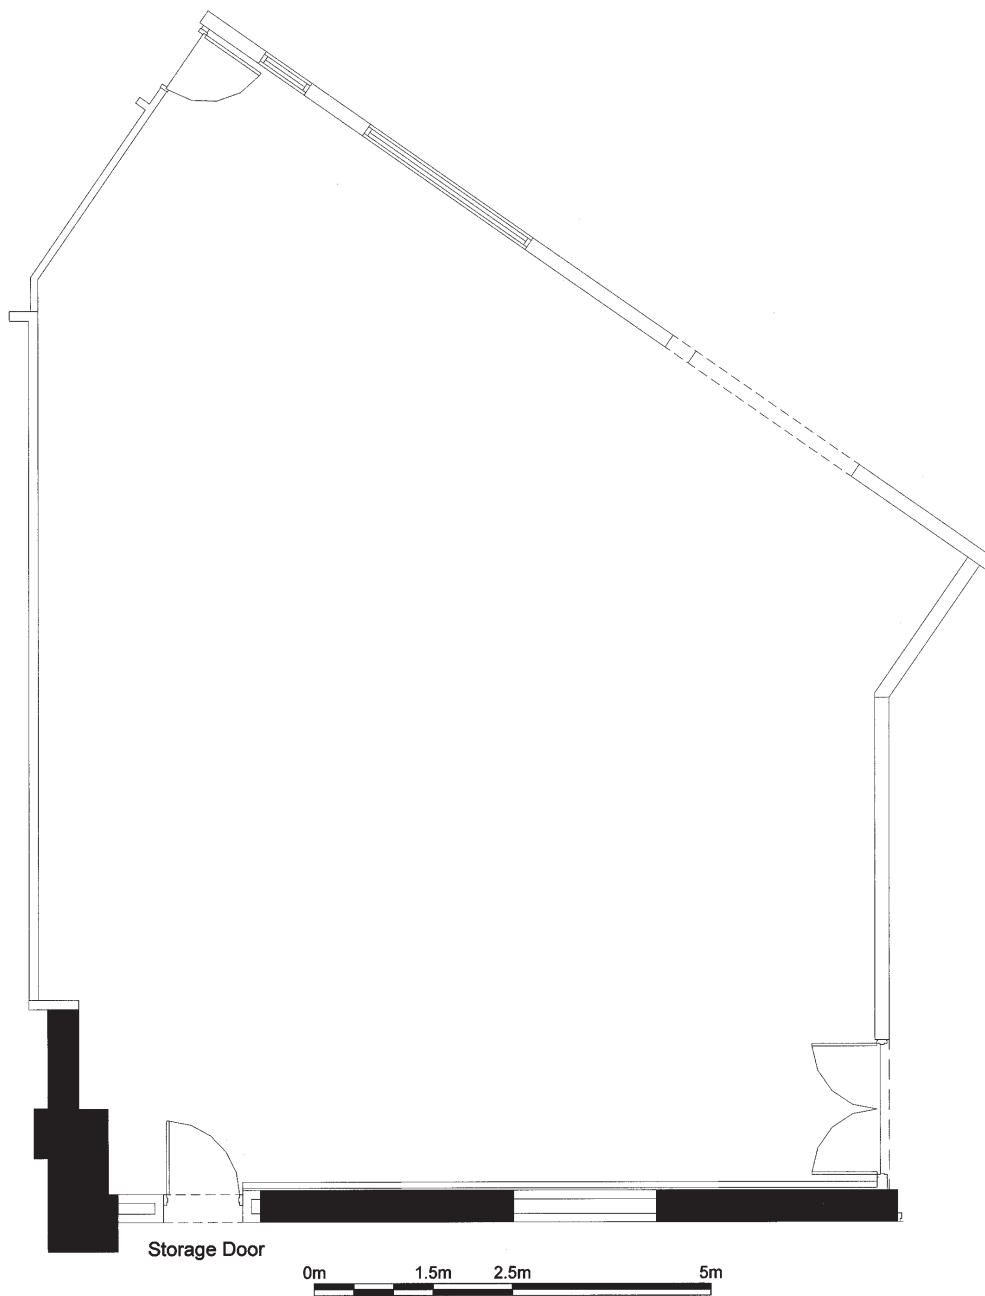

## The Studio - Floor Plan

750 Mount Alexander Road, Moonee Ponds VIC 3019